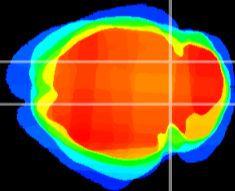

Coronal

Sagittal-R

Sagittal-L

ViBriSM: CX10880
Horizontal

IC