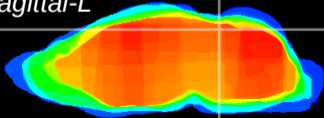

Coronal

Sagittal-R

Sagittal-L

ViBriSM: CX10880
Horizontal

IC