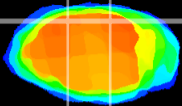

Coronal

Sagittal-R

Sagittal-L

ViBriSM: CX10880
Horizontal

IC