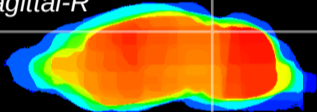

Coronal

Sagittal-R

Sagittal-L

ViBriSM: CX10880
Horizontal

IC