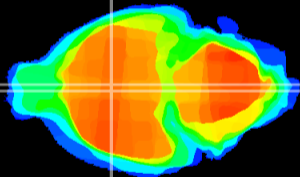

Coronal

Sagittal-R

Sagittal-L

ViBriSm: CX10880
Horizontal

SPa dorsal