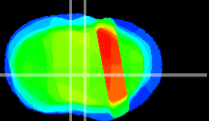

Coronal

Sagittal-R

Sagittal-L

ViBrisM: CX10881
Horizontal

LS