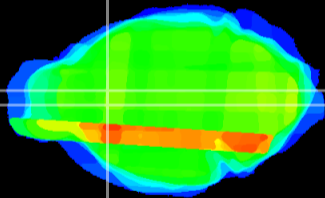

Coronal

Sagittal-R

Sagittal-L

ViBrisM: CX10881
Horizontal

LS