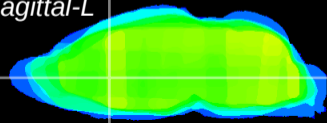

Coronal

Sagittal-R

Sagittal-L

ViBrisM: CX10881
Horizontal

LS