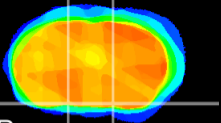

Coronal

Sagittal-R

Sagittal-L

ViBrism: CX10884  
Horizontal

S0