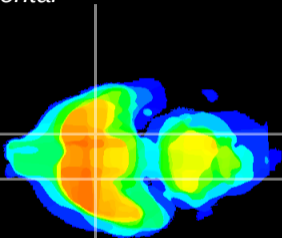

Coronal

Sagittal-R

Sagittal-L

ViBrism: CX10884  
Horizontal

S0