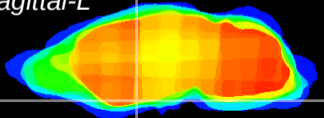

Coronal

Sagittal-R

Sagittal-L

ViBrism: CX10884  
Horizontal

S0