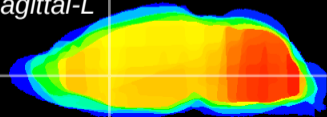

Coronal

Sagittal-R

Sagittal-L

ViBrism: CX10885
Horizontal

LS