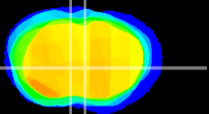

Coronal

Sagittal-R

Sagittal-L

ViBrism: CX10885
Horizontal

LS