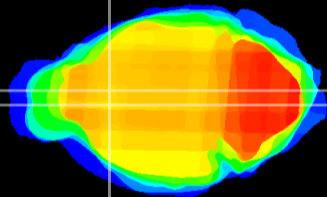

Coronal

Sagittal-R

Sagittal-L

ViBrism: CX10885
Horizontal

LS