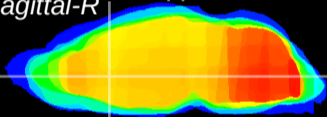

Coronal

Sagittal-R

Sagittal-L

ViBrism: CX10885
Horizontal

LS