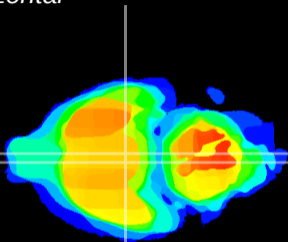

Coronal

Sagittal-R

Sagittal-L

ViBrism: CX10885
Horizontal

VMH