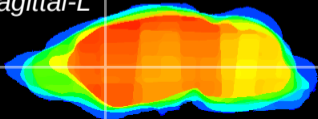

Coronal

Sagittal-R

Sagittal-L

ViBris: CX10890  
Horizontal

CPU medial