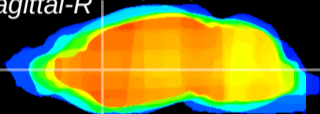

Coronal

Sagittal-R

Sagittal-L

ViBris: CX10890  
Horizontal

CPU medial