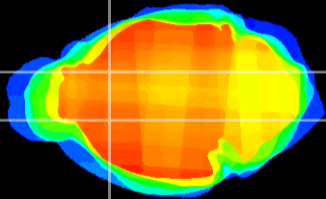

Coronal

Sagittal-R

Sagittal-L

ViBris: CX10890  
Horizontal

CPU medial