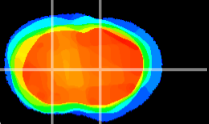

Coronal

Sagittal-R

Sagittal-L

ViBris: CX10890  
Horizontal

CPU medial