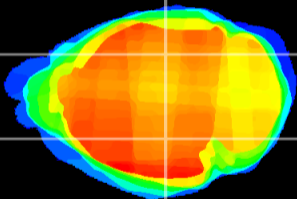

Coronal

Sagittal-R

Sagittal-L

ViBrism: CX10890
Horizontal

LG