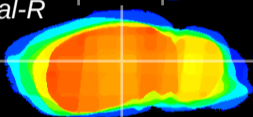

Coronal

Sagittal-R

Sagittal-L

ViBrism: CX10890
Horizontal

LG