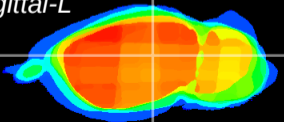

Coronal

Sagittal-R

Sagittal-L

ViBrism: CX10890
Horizontal

LG