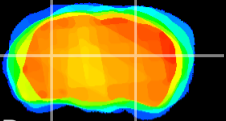

Coronal

Sagittal-R

Sagittal-L

ViBrism: CX10890
Horizontal

LG