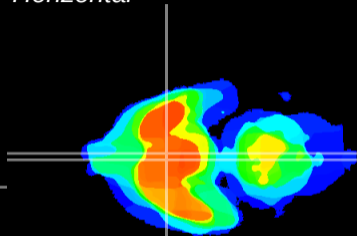

Coronal

Sagittal-R

Sagittal-L

ViBriSM: CX10899
Horizontal

SCN