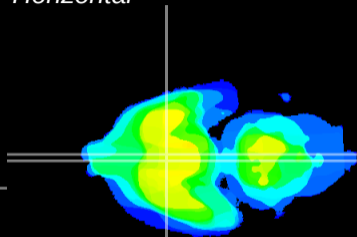

Coronal

Sagittal-R

Sagittal-L

ViBrism: CX10907
Horizontal

SCN