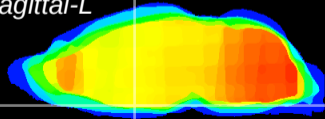

Coronal

Sagittal-R

Sagittal-L

ViBrism: CX10909
Horizontal

SCN