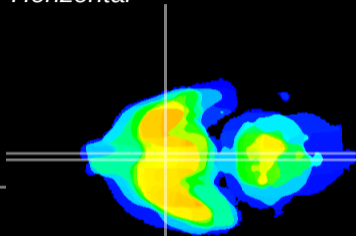

Coronal

Sagittal-R

Sagittal-L

ViBrism: CX10909
Horizontal

SCN