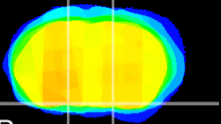

Coronal

Sagittal-R

Sagittal-L

ViBrism: CX10909
Horizontal

S0