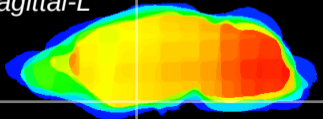

Coronal

Sagittal-R

Sagittal-L

ViBrism: CX10909
Horizontal

S0