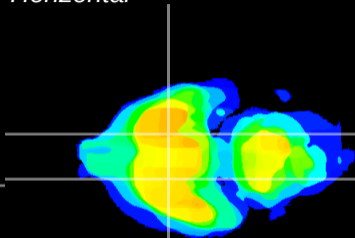

Coronal

Sagittal-R

Sagittal-L

ViBrism: CX10909
Horizontal

S0