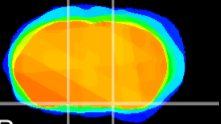

Coronal

Sagittal-R

Sagittal-L

ViBriSM: CX10910
Horizontal

S0