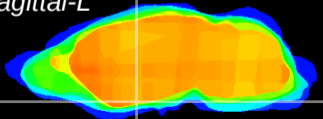

Coronal

Sagittal-R

Sagittal-L

ViBriSM: CX10910
Horizontal

S0