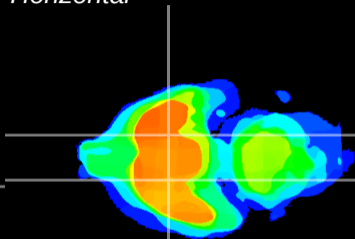

Coronal

Sagittal-R

Sagittal-L

ViBriSM: CX10910
Horizontal

S0