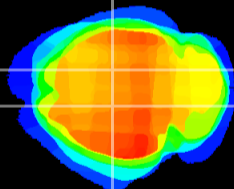

Coronal

Sagittal-R

Sagittal-L

ViBrism: CX10912
Horizontal

CA1