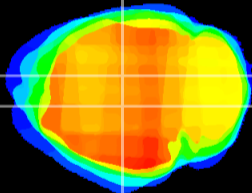

Coronal

Sagittal-R

Sagittal-L

ViBrism: CX10912
Horizontal

DG