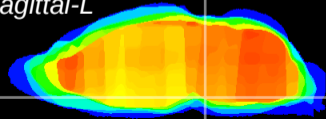

Coronal

Sagittal-R

Sagittal-L

ViBrism: CX10915
Horizontal

Pn