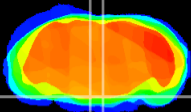

Coronal

Sagittal-R

Sagittal-L

ViBrism: CX10915
Horizontal

Pn