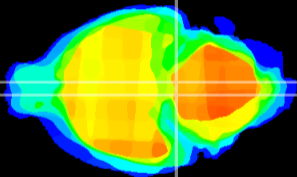

Coronal

Sagittal-R

Sagittal-L

ViBrism: CX10915
Horizontal

Pn