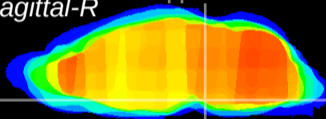

Coronal

Sagittal-R

Sagittal-L

ViBrism: CX10915
Horizontal

Pn