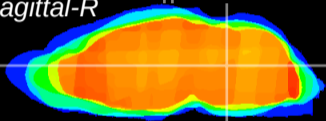

Coronal

Sagittal-R

Sagittal-L

ViBrism: CX10916
Horizontal

Tg