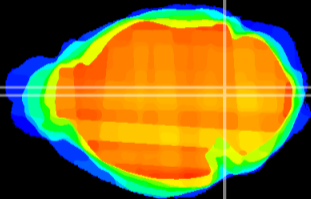

Coronal

Sagittal-R

Sagittal-L

ViBrism: CX10916
Horizontal

Tg