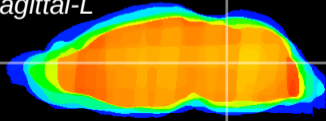

Coronal

Sagittal-R

Sagittal-L

ViBrism: CX10916
Horizontal

Tg