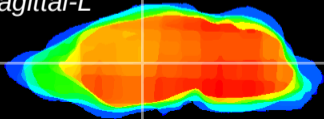

Coronal

Sagittal-R

Sagittal-L

ViBrism: CX10918
Horizontal

VA/VL