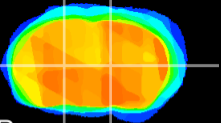

Coronal

Sagittal-R

Sagittal-L

ViBrism: CX10918
Horizontal

VA/VL