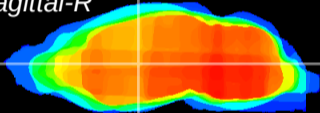

Coronal

Sagittal-R

Sagittal-L

ViBrism: CX10918
Horizontal

VA/VL