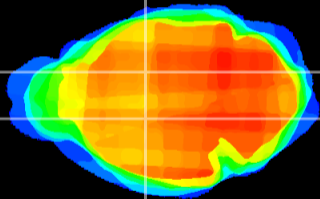

Coronal

Sagittal-R

Sagittal-L

ViBrism: CX10918
Horizontal

VA/VL