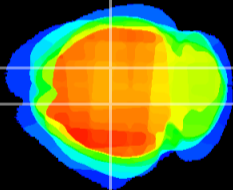

Coronal

Sagittal-R

Sagittal-L

ViBrism: CX10930
Horizontal

CA1