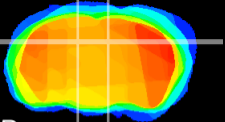

Coronal

Sagittal-R

Sagittal-L

ViBrism: CX10930
Horizontal

DG