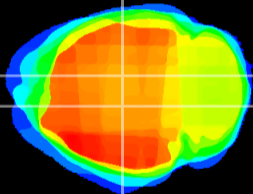

Coronal

Sagittal-R

Sagittal-L

ViBrism: CX10930
Horizontal

DG