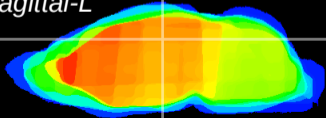

Coronal

Sagittal-R

Sagittal-L

ViBrism: CX10930
Horizontal

DG