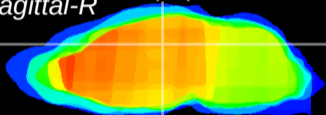

Coronal

Sagittal-R

Sagittal-L

ViBrism: CX10930
Horizontal

DG