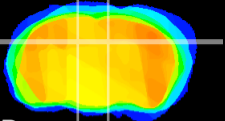

Coronal

Sagittal-R

Sagittal-L

ViBrism: CX10937
Horizontal

DG