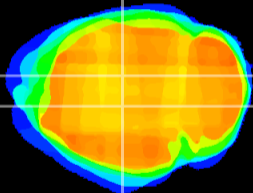

Coronal

Sagittal-R

Sagittal-L

ViBrism: CX10937
Horizontal

DG