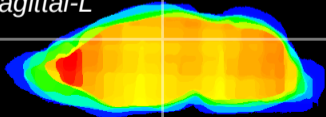

Coronal

Sagittal-R

Sagittal-L

ViBrism: CX10937
Horizontal

DG