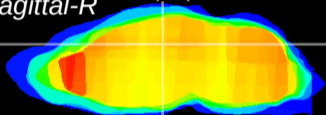

Coronal

Sagittal-R

Sagittal-L

ViBrism: CX10937
Horizontal

DG