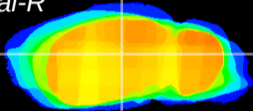

Coronal

Sagittal-R

Sagittal-L

ViBrism: CX10937
Horizontal

LG