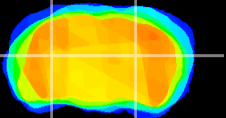

Coronal

Sagittal-R

Sagittal-L

ViBrism: CX10937
Horizontal

LG