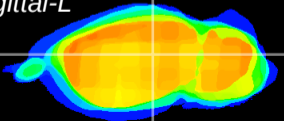

Coronal

Sagittal-R

Sagittal-L

ViBrism: CX10937
Horizontal

LG