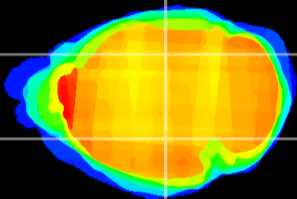

Coronal

Sagittal-R

Sagittal-L

ViBrism: CX10937
Horizontal

LG