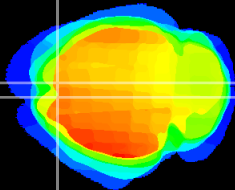

Coronal

Sagittal-R

Sagittal-L

ViBrism: CX10939
Horizontal

Cx motor