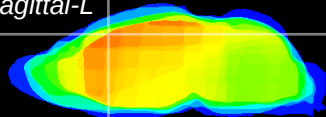

Coronal

Sagittal-R

Sagittal-L

ViBrism: CX10939
Horizontal

Cx motor