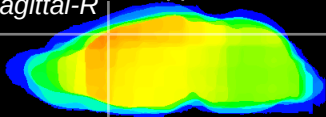

Coronal

Sagittal-R

Sagittal-L

ViBrism: CX10939
Horizontal

Cx motor