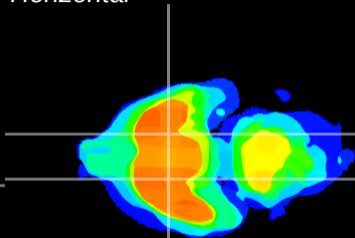

Coronal

Sagittal-R

Sagittal-L

ViBrism: CX10942
Horizontal

S0