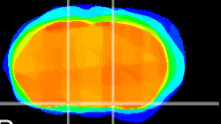

Coronal

Sagittal-R

Sagittal-L

ViBrism: CX10942
Horizontal

S0