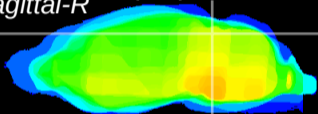

Coronal

Sagittal-R

Sagittal-L

ViBrism: CX10944
Horizontal

IC