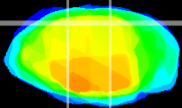

Coronal

Sagittal-R

Sagittal-L

ViBrism: CX10944
Horizontal

IC