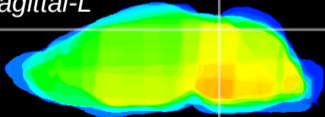

Coronal

Sagittal-R

Sagittal-L

ViBrism: CX10944
Horizontal

IC