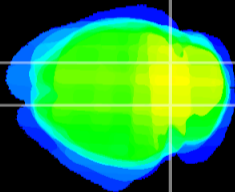

Coronal

Sagittal-R

Sagittal-L

ViBrism: CX10944
Horizontal

IC