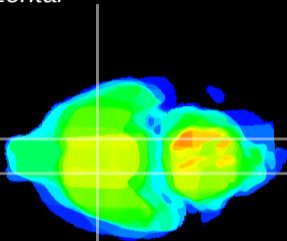

Coronal

Sagittal-R

Sagittal-L

ViBrisM: CX10944  
Horizontal

LH