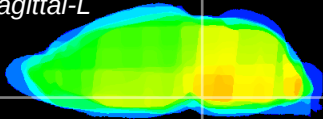

Coronal

Sagittal-R

Sagittal-L

ViBrism: CX10944
Horizontal

Pn