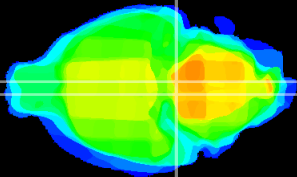

Coronal

Sagittal-R

Sagittal-L

ViBrism: CX10944
Horizontal

Pn