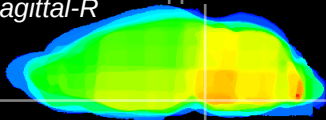

Coronal

Sagittal-R

Sagittal-L

ViBrism: CX10944
Horizontal

Pn