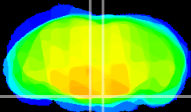

Coronal

Sagittal-R

Sagittal-L

ViBrism: CX10944
Horizontal

Pn