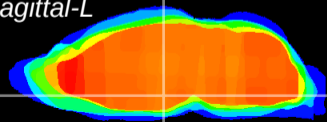

Coronal

Sagittal-R

Sagittal-L

ViBrism: CX10945
Horizontal

DM