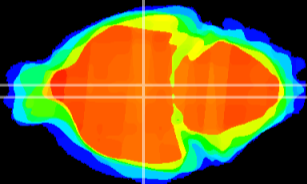

Coronal

Sagittal-R

Sagittal-L

ViBrism: CX10945
Horizontal

DM