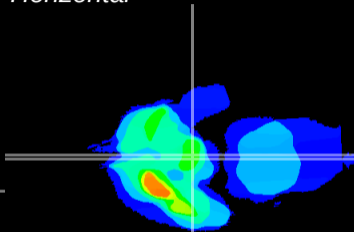

Coronal

Sagittal-R

Sagittal-L

ViBrism: CX10946
Horizontal

ME