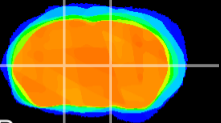

Coronal

Sagittal-R

Sagittal-L

ViBriSM: CX10946
Horizontal

VA/VL