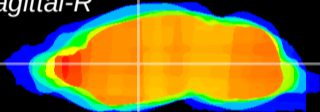

Coronal

Sagittal-R

Sagittal-L

ViBriSM: CX10946
Horizontal

VA/VL