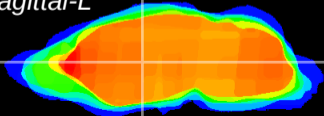

Coronal

Sagittal-R

Sagittal-L

ViBriSM: CX10946
Horizontal

VA/VL