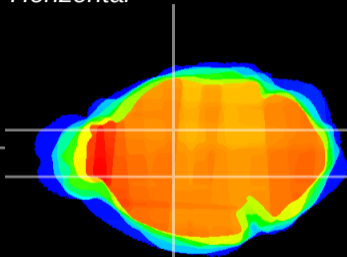

Coronal

Sagittal-R

Sagittal-L

ViBriSM: CX10946
Horizontal

VA/VL