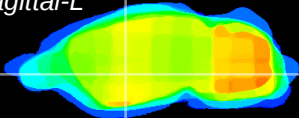

Coronal

Sagittal-R

Sagittal-L

ViBrism: CX10949
Horizontal

GP