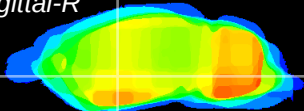

Coronal

Sagittal-R

Sagittal-L

ViBrism: CX10949
Horizontal

GP