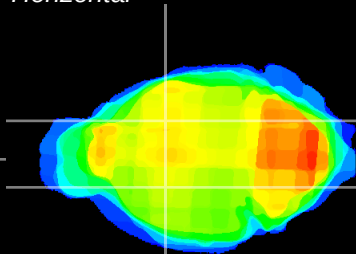

Coronal

Sagittal-R

Sagittal-L

ViBrism: CX10949
Horizontal

GP