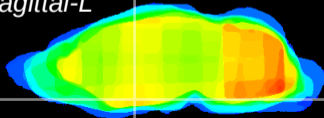

Coronal

Sagittal-R

Sagittal-L

ViBrism: CX10949
Horizontal

LH