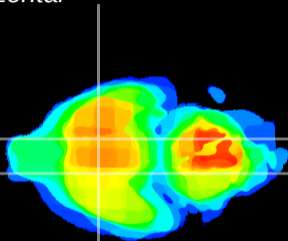

Coronal

Sagittal-R

Sagittal-L

ViBrism: CX10949
Horizontal

LH