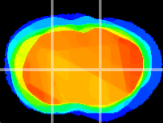

Coronal

Sagittal-R

Sagittal-L

ViBris: CX10950
Horizontal

CPU medial