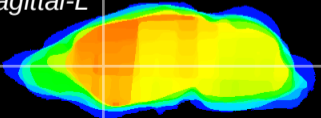

Coronal

Sagittal-R

Sagittal-L

ViBris: CX10950
Horizontal

CPU medial