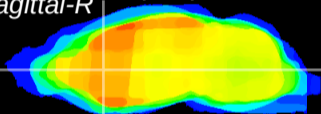

Coronal

Sagittal-R

Sagittal-L

ViBris: CX10950
Horizontal

CPU medial