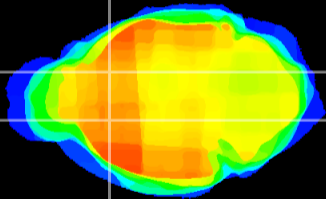

Coronal

Sagittal-R

Sagittal-L

ViBris: CX10950
Horizontal

CPU medial