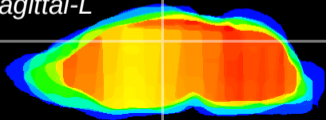

Coronal

Sagittal-R

Sagittal-L

ViBrism: CX10954
Horizontal

DG