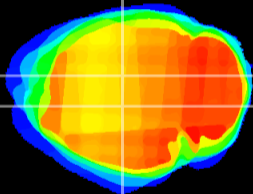

Coronal

Sagittal-R

Sagittal-L

ViBrism: CX10954
Horizontal

DG