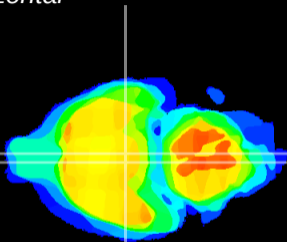

Coronal

Sagittal-R

Sagittal-L

ViBrism: CX10954
Horizontal

VMH