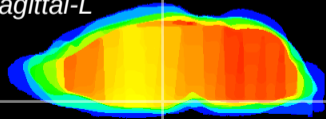

Coronal

Sagittal-R

Sagittal-L

ViBrism: CX10954
Horizontal

VMH