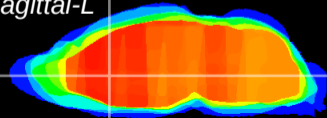

Coronal

Sagittal-R

Sagittal-L

ViBrism: CX10958
Horizontal

LS