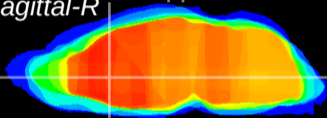

Coronal

Sagittal-R

Sagittal-L

ViBrism: CX10958
Horizontal

LS