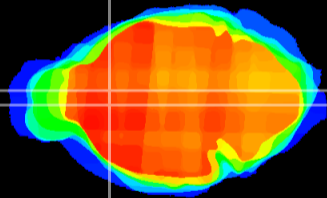

Coronal

Sagittal-R

Sagittal-L

ViBrism: CX10958
Horizontal

LS