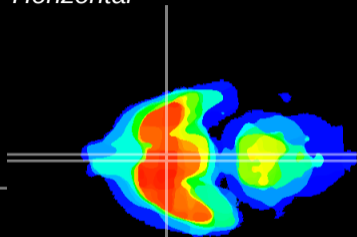

Coronal

Sagittal-R

Sagittal-L

ViBrisM: CX10958  
Horizontal

SCN