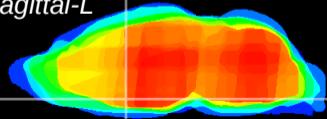

Coronal

Sagittal-R

Sagittal-L

ViBrism: CX10959
Horizontal

MPA