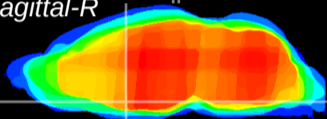

Coronal

Sagittal-R

Sagittal-L

ViBrism: CX10959
Horizontal

MPA