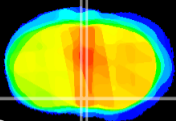

Coronal

Sagittal-R

Sagittal-L

ViBrism: CX10959
Horizontal

MPA