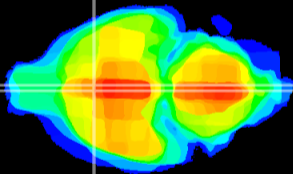

Coronal

Sagittal-R

Sagittal-L

ViBrism: CX10959
Horizontal

MPA