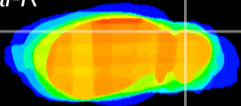

Coronal

Sagittal-R

Sagittal-L

ViBrism: CX10960
Horizontal

Cb lobe