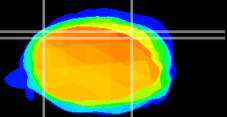

Coronal

Sagittal-R

Sagittal-L

ViBrism: CX10960
Horizontal

Cb lobe