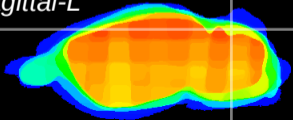

Coronal

Sagittal-R

Sagittal-L

ViBrism: CX10960
Horizontal

Cb lobe