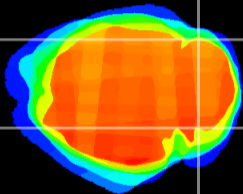

Coronal

Sagittal-R

Sagittal-L

ViBrism: CX10960
Horizontal

Cb lobe