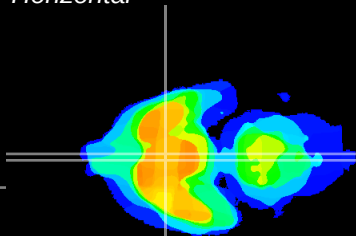

Coronal

Sagittal-R

Sagittal-L

ViBriSM: CX10960
Horizontal

SCN