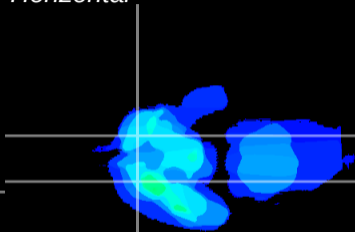

Coronal

Sagittal-R

Sagittal-L

ViBris: CX10961  
Horizontal

Tu