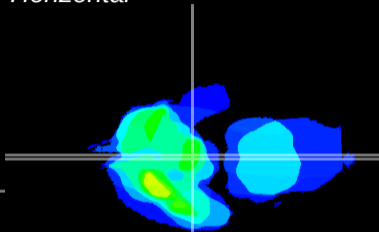

*Coronal*

*Sagittal-R*

*Sagittal-L*

ViBrism: CX10975  
*Horizontal*

ME