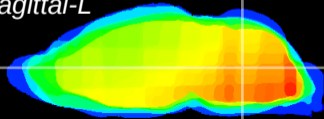

Coronal

Sagittal-R

Sagittal-L

ViBrism: CX10975
Horizontal

MVe