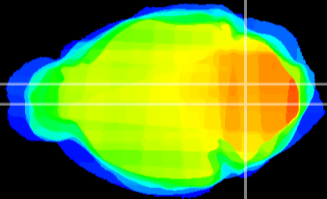

Coronal

Sagittal-R

Sagittal-L

ViBrism: CX10975
Horizontal

MVe