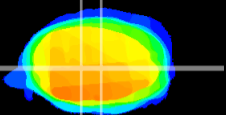

Coronal

Sagittal-R

Sagittal-L

ViBrism: CX10975
Horizontal

MVe