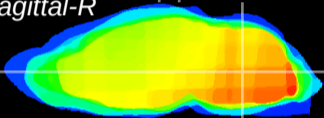

Coronal

Sagittal-R

Sagittal-L

ViBrism: CX10975
Horizontal

MVe