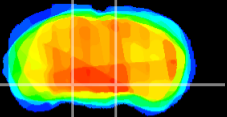

Coronal

Sagittal-R

Sagittal-L

ViBrism: CX10976
Horizontal

SN