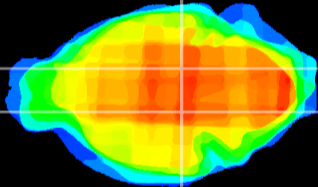

Coronal

Sagittal-R

Sagittal-L

ViBrism: CX10976
Horizontal

SN