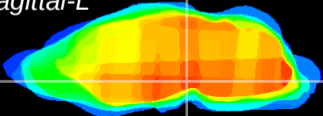

Coronal

Sagittal-R

Sagittal-L

ViBrism: CX10976
Horizontal

SN