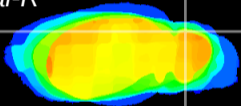

Coronal

Sagittal-R

Sagittal-L

ViBrism: CX10978
Horizontal

Cb lobe