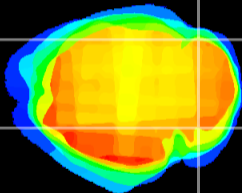

Coronal

Sagittal-R

Sagittal-L

ViBrism: CX10978
Horizontal

Cb lobe