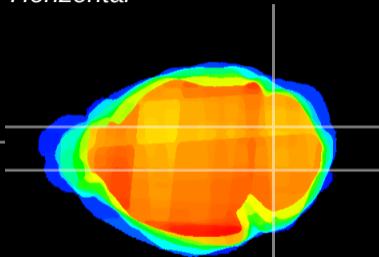

Coronal

Sagittal-R

Sagittal-L

ViBrisM: CX10979
Horizontal

Cb nucleus