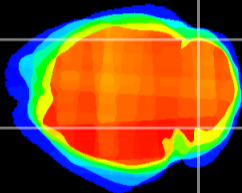

Coronal

Sagittal-R

Sagittal-L

ViBrism: CX10980
Horizontal

Cb lobe