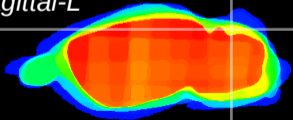

Coronal

Sagittal-R

Sagittal-L

ViBrism: CX10980
Horizontal

Cb lobe