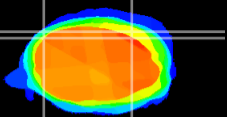

Coronal

Sagittal-R

Sagittal-L

ViBrism: CX10980
Horizontal

Cb lobe