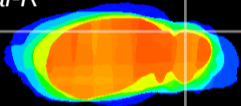

Coronal

Sagittal-R

Sagittal-L

ViBrism: CX10980
Horizontal

Cb lobe