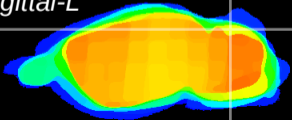

Coronal

Sagittal-R

Sagittal-L

ViBrism: CX10981
Horizontal

Cb lobe