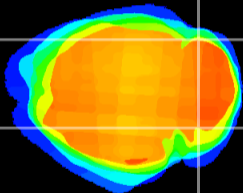

Coronal

Sagittal-R

Sagittal-L

ViBrism: CX10981
Horizontal

Cb lobe