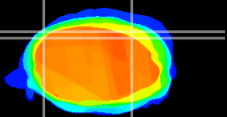

Coronal

Sagittal-R

Sagittal-L

ViBrism: CX10981
Horizontal

Cb lobe