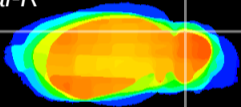

Coronal

Sagittal-R

Sagittal-L

ViBrism: CX10981
Horizontal

Cb lobe