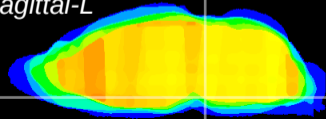

Coronal

Sagittal-R

Sagittal-L

ViBrism: CX10982
Horizontal

Pn