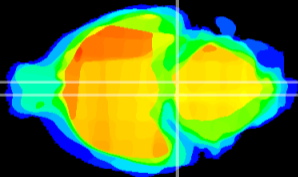

Coronal

Sagittal-R

Sagittal-L

ViBrism: CX10982
Horizontal

Pn