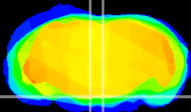

Coronal

Sagittal-R

Sagittal-L

ViBrism: CX10982
Horizontal

Pn