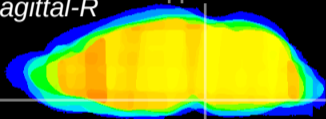

Coronal

Sagittal-R

Sagittal-L

ViBrism: CX10982
Horizontal

Pn