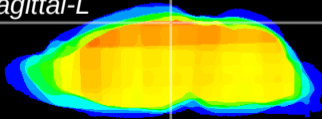

Coronal

Sagittal-R

Sagittal-L

ViBrism: CX10986
Horizontal

RS