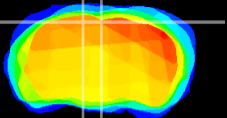

Coronal

Sagittal-R

Sagittal-L

ViBrism: CX10986
Horizontal

RS