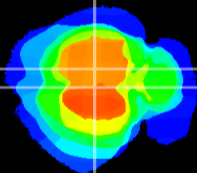

Coronal

Sagittal-R

Sagittal-L

ViBrism: CX10986
Horizontal

RS